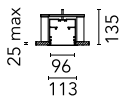

In-Finity 100 Recessed Trim 4000K Micro-Prismatic Diffuser

□ N10T254U30B - White

LED modular system for recessed Trim installation, including LED luminaires, aluminum installation profile and diffusers. Drivers included in lighting modules for 220-240V connection to mains or to other lighting modules.