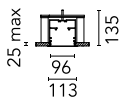

Main specifications

| | | | |
|-----------------------|---------|--------------------|----------|
| Lamp category | LED | Mountings | Recessed |
| Power (W) | 25.5W/m | Environment | Indoor |
| CCT (K) | 4000K | | |
| CRI | 80 | | |
| Net lumen (lm) | 7125 | | |