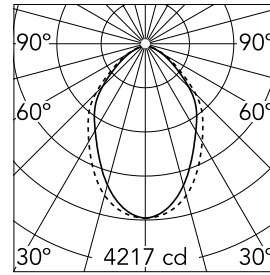

Main specifications

| | | | |
|-----------------------|---------|--------------------|----------|
| Lamp category | LED | Mountings | Recessed |
| Power (W) | 25.5W/m | Environment | Indoor |
| CCT (K) | 4000K | | |
| CRI | 80 | | |
| Net lumen (lm) | 7125 | | |

Optical

| | |
|-------------------------------|----------------|
| Lighting type | Direct |
| LED type | Top LED |
| Light distribution | Symmetric |
| Optical type | Diffused light |
| Beam angle (°) | 73 |
| Beam angle C90-270 (°) | 81 |

| | | | |
|--------------------|--------------|-------------|--|
| Beam Angle: | 73° | | |
| h(m) | E(lx) | D(m) | |
| 1 | 4217 | 1.47 | |
| 2 | 1054 | 2.95 | |
| 3 | 469 | 4.42 | |
| 4 | 264 | 5.90 | |
| 5 | 169 | 7.37 | |

Physical

| | |
|----------------------------|-------|
| Color | Black |
| Orientation | Fixed |
| Recessed depth (mm) | 135 |
| Weight (kg) | 18.80 |
| Length (mm) | 2530 |

Certification / Marking

Note

Micro-Prismatic Diffuser: Highly efficient multilayer diffuser that, thanks to its unique micro-prismatic texture, provides a glare free UGR<19 light beam. / Emergency: Emergency Module available in all versions, length 1405 mm. In normal use, it uses the same power consumption as the standard In-Finity. In emergency use, it emits 10% of normal use during 3 hours. Endcaps: must be ordered separately. Consult Flos Architectural team for a configuration without end caps.