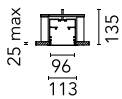

In-Finity 100 Recessed Trim 4000K Micro-Prismatic Diffuser

■ N10T054U14B - Black

LED modular system for recessed Trim installation, including LED luminaires, aluminum installation profile and diffusers. Drivers included in lighting modules for 220-240V connection to mains or to other lighting modules.