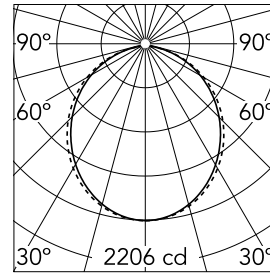

### Optical

<b>Lighting type</b>	Direct
<b>LED type</b>	Top LED
<b>Light distribution</b>	Symmetric
<b>Optical type</b>	Diffused light
<b>Beam angle (°)</b>	103
<b>Beam angle C90-270 (°)</b>	107

Beam Angle: 103°

### Physical

<b>Color</b>	Black
<b>Orientation</b>	Fixed
<b>Recessed depth (mm)</b>	135
<b>Weight (kg)</b>	17.70
<b>Length (mm)</b>	1970