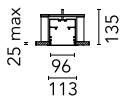

In-Finity 100 Recessed Trim 4000K General Lighting Dali

■ N10T084G14BDA - Black

LED modular system for recessed Trim installation, including LED luminaires, aluminum installation profile and diffusers. Drivers included in lighting modules for 220-240V connection to mains or to other lighting modules.