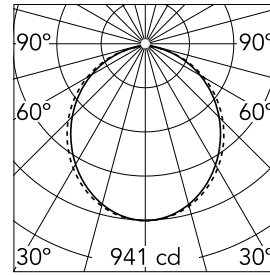

### Optical

<b>Lighting type</b>	Direct
<b>LED type</b>	Top LED
<b>Light distribution</b>	Symmetric
<b>Optical type</b>	Diffused light
<b>Beam angle (°)</b>	103
<b>Beam angle C90-270 (°)</b>	107

Beam Angle: 103°

### Physical

<b>Color</b>	Anodized Grey
<b>Orientation</b>	Fixed
<b>Recessed depth (mm)</b>	135
<b>Weight (kg)</b>	5
<b>Length (mm)</b>	845