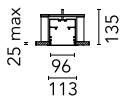

In-Finity 100 Recessed Trim 4000K General Lighting Dali

■ N10T084G02BDA - Anodized Grey

LED modular system for recessed Trim installation, including LED luminaires, aluminum installation profile and diffusers. Drivers included in lighting modules for 220-240V connection to mains or to other lighting modules.