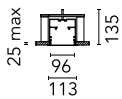

In-Finity 100 Recessed Trim 3000K Micro-Prismatic Diffuser

■ N10T253U02B - Anodized Grey

LED modular system for recessed Trim installation, including LED luminaires, aluminum installation profile and diffusers. Drivers included in lighting modules for 220-240V connection to mains or to other lighting modules.