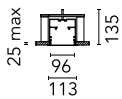

Main specifications

| | | | |
|-----------------------|---------|--------------------|---------------------|
| Lamp category | LED | Mountings | Recessed |
| Power (W) | 25.5W/m | Environment | Indoor dry location |
| CCT (K) | 3000K | | |
| CRI | 80 | | |
| Net lumen (lm) | 7939 | | |