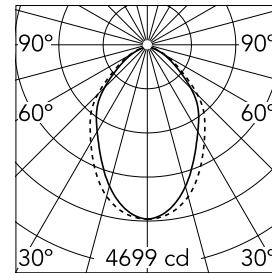

Main specifications

| | | | |
|-----------------------|---------|--------------------|---------------------|
| Lamp category | LED | Mountings | Recessed |
| Power (W) | 25.5W/m | Environment | Indoor dry location |
| CCT (K) | 3000K | | |
| CRI | 80 | | |
| Net lumen (lm) | 7939 | | |

| | | | |
|--------------------|-------------|--------------|-------------|
| Beam Angle: | 73° | | |
| | h(m) | E(lx) | D(m) |
| 1 | 4699 | 1.47 | |
| 2 | 1175 | 2.95 | |
| 3 | 522 | 4.42 | |
| 4 | 294 | 5.90 | |
| 5 | 188 | 7.37 | |