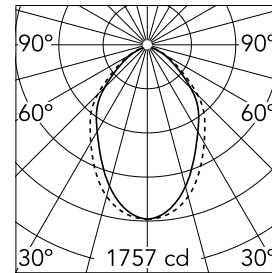

Main specifications

| | | | |
|-----------------------|---------|--------------------|---------------------|
| Lamp category | LED | Mountings | Recessed |
| Power (W) | 25.5W/m | Environment | Indoor dry location |
| CCT (K) | 3000K | | |
| CRI | 80 | | |
| Net lumen (lm) | 2968 | | |

| | | | |
|--------------------|--------------|-------------|--|
| Beam Angle: | 73° | | |
| h(m) | E(lx) | D(m) | |
| 1 | 1757 | 1.47 | |
| 2 | 439 | 2.95 | |
| 3 | 195 | 4.42 | |
| 4 | 110 | 5.90 | |
| 5 | 70 | 7.37 | |

Physical

| | |
|----------------------------|-------|
| Color | White |
| Orientation | Fixed |
| Recessed depth (mm) | 135 |
| Weight (kg) | 7.40 |
| Length (mm) | 1125 |

Note

Micro-Prismatic Diffuser: Highly efficient multilayer diffuser that, thanks to its unique micro-prismatic texture, provides a glare free UGR<19 light beam. / Emergency: Emergency Module available in all versions, length 1405 mm. In normal use, it uses the same power consumption as the standard In-Finity. In emergency use, it emits 10% of normal use during 3 hours. Endcaps: must be ordered separately. Consult Flos Architectural team for a configuration without end caps.