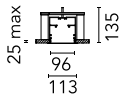

Main specifications

| | | | |
|-----------------------|---------|--------------------|---------------------|
| Lamp category | LED | Mountings | Recessed |
| Power (W) | 25.5W/m | Environment | Indoor dry location |
| CCT (K) | 3000K | | |
| CRI | 80 | | |
| Net lumen (lm) | 2968 | | |

Physical

| | |
|----------------------------|-------|
| Color | White |
| Orientation | Fixed |
| Recessed depth (mm) | 135 |
| Weight (kg) | 7.40 |
| Length (mm) | 1125 |

Note

Micro-Prismatic Diffuser: Highly efficient multilayer diffuser that, thanks to its unique micro-prismatic texture, provides a glare free UGR<19 light beam. / Emergency: Emergency Module available in all versions, length 1405 mm. In normal use, it uses the same power consumption as the standard In-Finity. In emergency use, it emits 10% of normal use during 3 hours. Endcaps: must be ordered separately. Consult Flos Architectural team for a configuration without end caps.