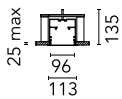

### Main specifications

<b>Lamp category</b>	LED	<b>Mountings</b>	Recessed
<b>Power (W)</b>	25.5W/m	<b>Environment</b>	Indoor dry location
<b>CCT (K)</b>	3000K		
<b>CRI</b>	80		
<b>Net lumen (lm)</b>	1261		