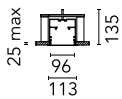

In-Finity 100 Recessed Trim 3000K General Lighting

□ N10T053G30B - White

LED modular system for recessed Trim installation, including LED luminaires, aluminum installation profile and diffusers. Drivers included in lighting modules for 220-240V connection to mains or to other lighting modules.