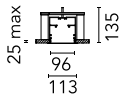

In-Finity 100 Recessed Trim 3000K General Lighting Dali

□ N10T303G30BDA - White

LED modular system for recessed Trim installation, including LED luminaires, aluminum installation profile and diffusers. Drivers included in lighting modules for 220-240V connection to mains or to other lighting modules.