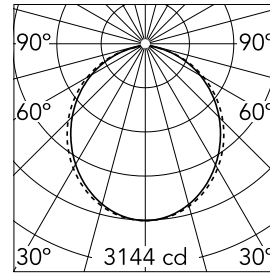

### Optical

<b>Lighting type</b>	Direct
<b>LED type</b>	Top LED
<b>Light distribution</b>	Symmetric
<b>Optical type</b>	Diffused light
<b>Beam angle (°)</b>	103
<b>Beam angle C90-270 (°)</b>	107

Beam Angle: 103°

### Physical

<b>Color</b>	White
<b>Orientation</b>	Fixed
<b>Recessed depth (mm)</b>	135
<b>Weight (kg)</b>	21.40
<b>Length (mm)</b>	3095