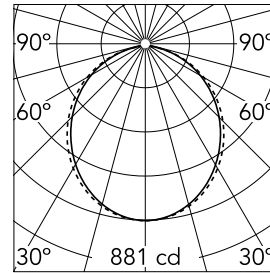

### Optical

<b>Lighting type</b>	Direct
<b>LED type</b>	Top LED
<b>Light distribution</b>	Symmetric
<b>Optical type</b>	Diffused light
<b>Beam angle (°)</b>	103
<b>Beam angle C90-270 (°)</b>	107

Beam Angle: 103°

### Physical

<b>Color</b>	Black
<b>Orientation</b>	Fixed
<b>Recessed depth (mm)</b>	135
<b>Weight (kg)</b>	5
<b>Length (mm)</b>	845