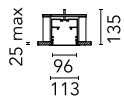

In-Finity 100 Recessed Trim 3000K General Lighting Dali

■ **N10T083G14BDA - Black**

LED modular system for recessed Trim installation, including LED luminaires, aluminum installation profile and diffusers. Drivers included in lighting modules for 220-240V connection to mains or to other lighting modules.