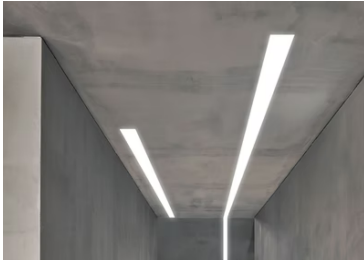

## In-Finity 100 Recessed No Trim Flat Corner 3000K General Lighting Dali

■ N10NFC3G30BDA - White

LED modular system for recessed No Trim installation, including LED luminaires, aluminum installation profile and diffusers. Drivers included in lighting modules for 220-240V connection to mains or to other lighting modules.

### Optical

<b>Lighting type</b>	Direct
<b>LED type</b>	Top LED
<b>Light distribution</b>	Symmetric
<b>Optical type</b>	Diffused light
<b>Beam angle (°)</b>	103
<b>Beam angle C90-270 (°)</b>	107

Beam Angle: 103°

## In-Finity 100 Recessed No Trim Flat Corner 3000K General Lighting Dali

---

Metal End Cap. Recessed No Trim /  
Surface / Suspension Down. 100 mm  
(Colour White)  
08.9054.40

---

500 mm opal diffuser. Diffuse, glare  
free and uniform lighting throughout  
the room  
08.0111.00