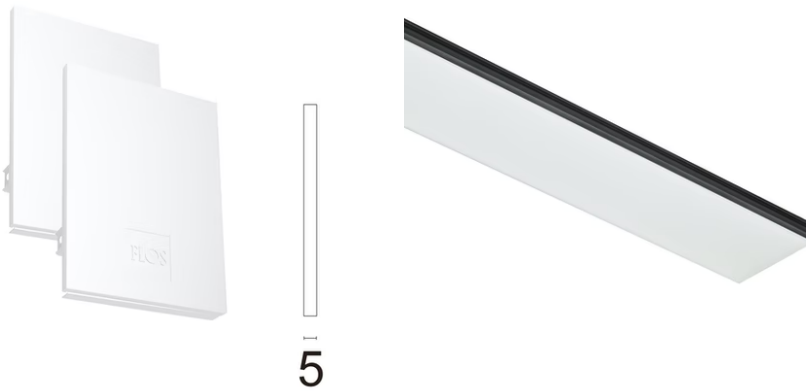

## In-Finity 100 Recessed No Trim Flat Corner 3000K General Lighting Dali

■ N10NFC3G30BDA - White

LED modular system for recessed No Trim installation, including LED luminaires, aluminum installation profile and diffusers. Drivers included in lighting modules for 220-240V connection to mains or to other lighting modules.

### Physical

<b>Color</b>	White
<b>Orientation</b>	Fixed
<b>Recessed depth (mm)</b>	135
<b>Weight (kg)</b>	8.20

### Note

Opal Diffuser: Diffuse, glare free and uniform lighting throughout the room. / Emergency: Emergency Module available in all versions, length 1405 mm. In normal use, it uses the same power consumption as the standard In-Finity. In emergency use, it emits 10% of normal use during 3 hours. Endcaps: must be ordered separately. Consult Flos Architectural team for a configuration without end caps.

## In-Finity 100 Recessed No Trim Flat Corner 3000K General Lighting Dali

---

Metal End Cap. Recessed No Trim /  
Surface / Suspension Down. 100 mm  
(Colour White)  
08.9054.40

---

500 mm opal diffuser. Diffuse, glare  
free and uniform lighting throughout  
the room  
08.0111.00