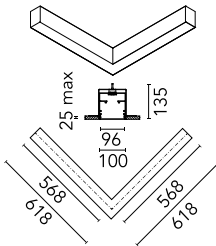

## In-Finity 100 Recessed No Trim Flat Corner 3000K General Lighting Dali

■ N10NFC3G30BDA - White

LED modular system for recessed No Trim installation, including LED luminaires, aluminum installation profile and diffusers. Drivers included in lighting modules for 220-240V connection to mains or to other lighting modules.

### Main specifications

<b>Number of heads</b>	1	<b>Net lumen (lm)</b>	3111
<b>Lamp category</b>	LED	<b>Mountings</b>	Recessed
<b>Power (W)</b>	25.5W/m	<b>Environment</b>	Indoor dry location
<b>CCT (K)</b>	3000K		
<b>CRI</b>	80		

	h(m)	E(lx)	D(m)
1	1175	2.54	
2	294	5.07	
3	131	7.61	
4	73	10.14	
5	47	12.68	

Luminous flux luminaire  
3111 lm

### Physical

<b>Color</b>	White
<b>Orientation</b>	Fixed
<b>Recessed depth (mm)</b>	135
<b>Weight (kg)</b>	8.20