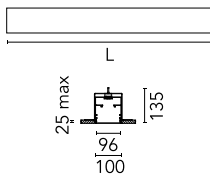

### Main specifications

<b>Lamp category</b>	LED	<b>Environment</b>	Indoor dry location
<b>Power (W)</b>	25.5W/m		
<b>CCT (K)</b>	4000K		
<b>CRI</b>	80		
<b>Mountings</b>	Recessed		

### Physical

<b>Color</b>	White
<b>Orientation</b>	Fixed
<b>Recessed depth (mm)</b>	135
<b>Weight (kg)</b>	8.20
<b>Length (mm)</b>	1400