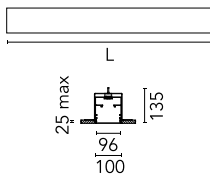

Main specifications

Lamp category	LED	Environment	Indoor dry location
Power (W)	25.5W/m		
CCT (K)	3000K		
CRI	80		
Mountings	Recessed		

Optical

Lighting type	Direct
LED type	Top LED
Light distribution	Symmetric
Optical type	Diffused light

Metal End Cap. Recessed No Trim /
Surface / Suspension Down. 100 mm
(Colour White)
08.9054.40