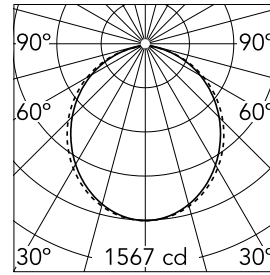

Main specifications

| | | | |
|-----------------------|---------|--------------------|---------------------|
| Lamp category | LED | Mountings | Recessed |
| Power (W) | 25.5W/m | Environment | Indoor dry location |
| CCT (K) | 4000K | | |
| CRI | 80 | | |
| Net lumen (lm) | 4150 | | |

Optical

| | |
|-------------------------------|----------------|
| Lighting type | Direct |
| LED type | Top LED |
| Light distribution | Symmetric |
| Optical type | Diffused light |
| Beam angle (°) | 103 |
| Beam angle C90-270 (°) | 107 |

Beam Angle: 103°

| h(m) | E(lx) | D(m) |
|------|-------|-------|
| 1 | 1567 | 2.54 |
| 2 | 392 | 5.07 |
| 3 | 174 | 7.61 |
| 4 | 98 | 10.14 |
| 5 | 63 | 12.68 |

Luminous flux luminaire
4150 lm

Electrical