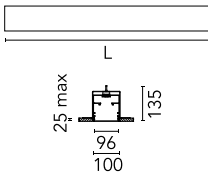

Main specifications

| | | | |
|-----------------------|---------|--------------------|---------------------|
| Lamp category | LED | Mountings | Recessed |
| Power (W) | 25.5W/m | Environment | Indoor dry location |
| CCT (K) | 4000K | | |
| CRI | 80 | | |
| Net lumen (lm) | 4150 | | |

Beam Angle: 103°

| h(m) | E(lx) | D(m) |
|------|-------|-------|
| 1 | 1567 | 2.54 |
| 2 | 392 | 5.07 |
| 3 | 174 | 7.61 |
| 4 | 98 | 10.14 |
| 5 | 63 | 12.68 |

Luminous flux luminaire
4150 lm

Electrical

Physical

| | |
|----------------------------|-------|
| Color | White |
| Orientation | Fixed |
| Recessed depth (mm) | 135 |
| Weight (kg) | 11 |
| Length (mm) | 1405 |

Note

Opal Diffuser: Diffuse, glare free and uniform lighting throughout the room. / Emergency: Emergency Module available in all versions, length 1405 mm. In normal use, it uses the same power consumption as the standard In-Finity. In emergency use, it emits 10% of normal use during 3 hours. Endcaps: must be ordered separately. Consult Flos Architectural team for a configuration without end caps.