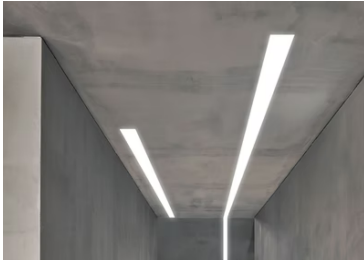

In-Finity 100 Recessed No Trim 4000K General Lighting Dali

■ N10N144G30BDA - White

LED modular system for recessed No Trim installation, including LED luminaires, aluminum installation profile and diffusers. Drivers included in lighting modules for 220-240V connection to mains or to other lighting modules.

Optical

| | |
|-------------------------------|----------------|
| Lighting type | Direct |
| LED type | Top LED |
| Light distribution | Symmetric |
| Optical type | Diffused light |
| Beam angle (°) | 103 |
| Beam angle C90-270 (°) | 107 |

Physical

| | |
|----------------------------|-------|
| Color | White |
| Orientation | Fixed |
| Recessed depth (mm) | 135 |
| Weight (kg) | 11 |
| Length (mm) | 1405 |

Note

Opal Diffuser: Diffuse, glare free and uniform lighting throughout the room. / Emergency: Emergency Module available in all versions, length 1405 mm. In normal use, it uses the same power consumption as the standard In-Finity. In emergency use, it emits 10% of normal use during 3 hours. Endcaps: must be ordered separately. Consult Flos Architectural team for a configuration without end caps.

In-Finity 100 Recessed No Trim 4000K General Lighting Dali

Metal End Cap. Recessed No Trim /
Surface / Suspension Down. 100 mm
(Colour White)
08.9054.40

500 mm opal diffuser. Diffuse, glare
free and uniform lighting throughout
the room
08.0111.00