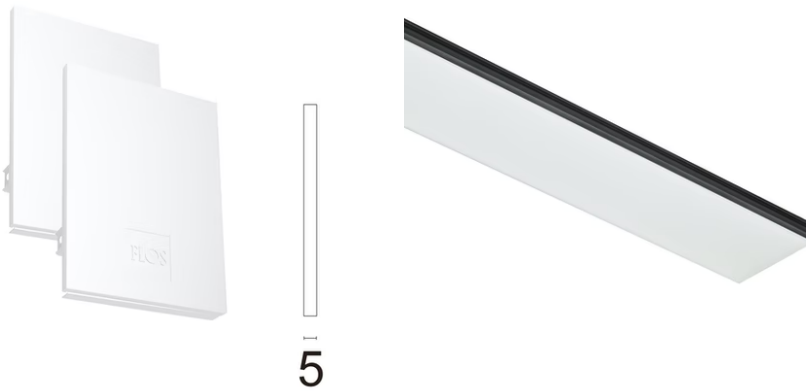

In-Finity 100 Recessed No Trim 4000K General Lighting Dali

■ N10N144G30BDA - White

LED modular system for recessed No Trim installation, including LED luminaires, aluminum installation profile and diffusers. Drivers included in lighting modules for 220-240V connection to mains or to other lighting modules.

Physical

| | |
|----------------------------|-------|
| Color | White |
| Orientation | Fixed |
| Recessed depth (mm) | 135 |
| Weight (kg) | 11 |
| Length (mm) | 1405 |

Note

Opal Diffuser: Diffuse, glare free and uniform lighting throughout the room. / Emergency: Emergency Module available in all versions, length 1405 mm. In normal use, it uses the same power consumption as the standard In-Finity. In emergency use, it emits 10% of normal use during 3 hours. Endcaps: must be ordered separately. Consult Flos Architectural team for a configuration without end caps.

In-Finity 100 Recessed No Trim 4000K General Lighting Dali

Metal End Cap. Recessed No Trim /
Surface / Suspension Down. 100 mm
(Colour White)
08.9054.40

500 mm opal diffuser. Diffuse, glare
free and uniform lighting throughout
the room
08.0111.00