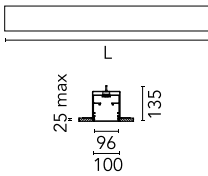

### Main specifications

<b>Lamp category</b>	LED	<b>Mountings</b>	Recessed
<b>Power (W)</b>	25.5W/m	<b>Environment</b>	Indoor dry location
<b>CCT (K)</b>	4000K		
<b>CRI</b>	80		
<b>Net lumen (lm)</b>	3320		

h(m)	E(lx)	D(m)
1	1254	2.54
2	313	5.07
3	139	7.61
4	78	10.14
5	50	12.68

Luminous flux luminaire  
3320 lm

### Physical

<b>Color</b>	White
<b>Orientation</b>	Fixed
<b>Recessed depth (mm)</b>	135
<b>Weight (kg)</b>	7.40
<b>Length (mm)</b>	1125