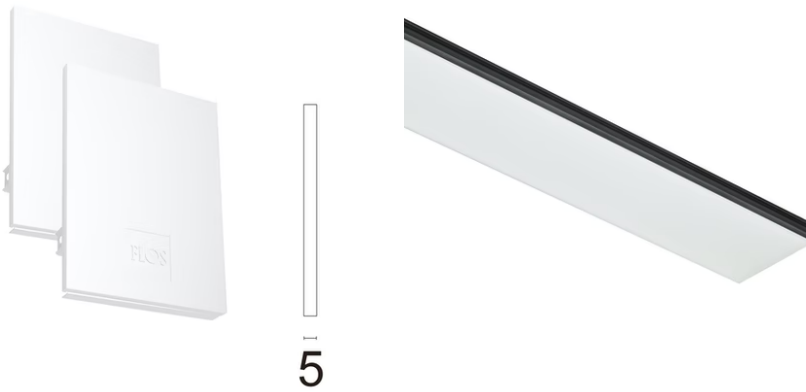

## In-Finity 100 Recessed No Trim 4000K General Lighting Dali

■ N10N114G30BDA - White

LED modular system for recessed No Trim installation, including LED luminaires, aluminum installation profile and diffusers. Drivers included in lighting modules for 220-240V connection to mains or to other lighting modules.

### Physical

<b>Color</b>	White
<b>Orientation</b>	Fixed
<b>Recessed depth (mm)</b>	135
<b>Weight (kg)</b>	7.40
<b>Length (mm)</b>	1125

### Note

Opal Diffuser: Diffuse, glare free and uniform lighting throughout the room. / Emergency: Emergency Module available in all versions, length 1405 mm. In normal use, it uses the same power consumption as the standard In-Finity. In emergency use, it emits 10% of normal use during 3 hours. Endcaps: must be ordered separately. Consult Flos Architectural team for a configuration without end caps.

## In-Finity 100 Recessed No Trim 4000K General Lighting Dali

---

Metal End Cap. Recessed No Trim /  
Surface / Suspension Down. 100 mm  
(Colour White)  
08.9054.40

---

500 mm opal diffuser. Diffuse, glare  
free and uniform lighting throughout  
the room  
08.0111.00