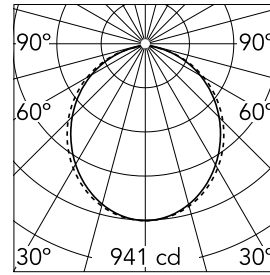

### Optical

<b>Lighting type</b>	Direct
<b>LED type</b>	Top LED
<b>Light distribution</b>	Symmetric
<b>Optical type</b>	Diffused light
<b>Beam angle (°)</b>	103
<b>Beam angle C90-270 (°)</b>	107

Beam Angle: 103°

### Physical

<b>Color</b>	White
<b>Orientation</b>	Fixed
<b>Recessed depth (mm)</b>	135
<b>Weight (kg)</b>	5
<b>Length (mm)</b>	845