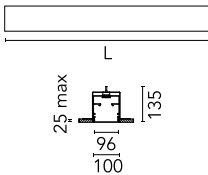

### Main specifications

<b>Lamp category</b>	LED	<b>Mountings</b>	Recessed
<b>Power (W)</b>	25.5W/m	<b>Environment</b>	Indoor
<b>CCT (K)</b>	4000K		
<b>CRI</b>	80		
<b>Net lumen (lm)</b>	2490		

h(m)	E(lx)	D(m)
1	941	2.54
2	235	5.07
3	105	7.61
4	59	10.14
5	38	12.68

Luminous flux luminaire  
2490 lm

### Physical

<b>Color</b>	White
<b>Orientation</b>	Fixed
<b>Recessed depth (mm)</b>	135
<b>Weight (kg)</b>	5
<b>Length (mm)</b>	845