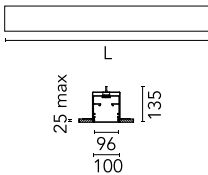

### Main specifications

<b>Lamp category</b>	LED	<b>Mountings</b>	Recessed
<b>Power (W)</b>	25.5W/m	<b>Environment</b>	Indoor
<b>CCT (K)</b>	4000K		
<b>CRI</b>	80		
<b>Net lumen (lm)</b>	1689		

h(m)	E(lx)	D(m)
1	638	2.54
2	160	5.07
3	71	7.61
4	40	10.14
5	26	12.68

Luminous flux luminaire  
1689 lm

### Physical

<b>Color</b>	White
<b>Orientation</b>	Fixed
<b>Recessed depth (mm)</b>	135
<b>Weight (kg)</b>	4
<b>Length (mm)</b>	565