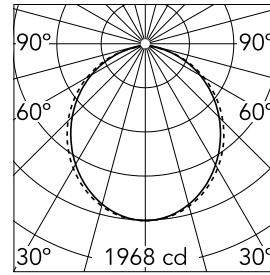

### Optical

<b>Lighting type</b>	Direct
<b>LED type</b>	Top LED
<b>Light distribution</b>	Symmetric
<b>Optical type</b>	Diffused light
<b>Beam angle (°)</b>	103
<b>Beam angle C90-270 (°)</b>	107

Beam Angle: 103°

### Physical

<b>Color</b>	White
<b>Orientation</b>	Fixed
<b>Recessed depth (mm)</b>	135
<b>Weight (kg)</b>	17.70
<b>Length (mm)</b>	1970