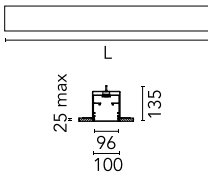

### Main specifications

<b>Lamp category</b>	LED	<b>Mountings</b>	Recessed
<b>Power (W)</b>	25.5W/m	<b>Environment</b>	Indoor dry location
<b>CCT (K)</b>	3000K		
<b>CRI</b>	80		
<b>Net lumen (lm)</b>	5212		

h(m)	E(lx)	D(m)
1	1968	2.54
2	492	5.07
3	219	7.61
4	123	10.14
5	79	12.68

Luminous flux luminaire  
5212 lm

### Physical

<b>Color</b>	White
<b>Orientation</b>	Fixed
<b>Recessed depth (mm)</b>	135
<b>Weight (kg)</b>	17.70
<b>Length (mm)</b>	1970