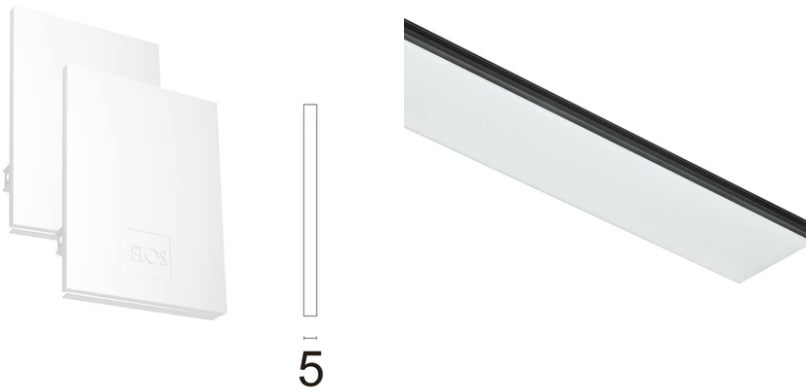

## In-Finity 100 Recessed No Trim 3000K General Lighting Dali

□ N10N193G30BDA - White

LED modular system for recessed No Trim installation, including LED luminaires, aluminum installation profile and diffusers. Drivers included in lighting modules for 220-240V connection to mains or to other lighting modules.

### Physical

<b>Color</b>	White
<b>Orientation</b>	Fixed
<b>Recessed depth (mm)</b>	135
<b>Weight (kg)</b>	17.70
<b>Length (mm)</b>	1970

### Note

Opal Diffuser: Diffuse, glare free and uniform lighting throughout the room. / Emergency: Emergency Module available in all versions, length 1405 mm. In normal use, it uses the same power consumption as the standard In-Finity. In emergency use, it emits 10% of normal use during 3 hours. Endcaps: must be ordered separately. Consult Flos Architectural team for a configuration without end caps.

## In-Finity 100 Recessed No Trim 3000K General Lighting Dali

---

Metal End Cap. Recessed No Trim /  
Surface / Suspension Down. 100 mm  
(Colour White)  
08.9054.40

---

500 mm opal diffuser. Diffuse, glare  
free and uniform lighting throughout  
the room  
08.0111.00