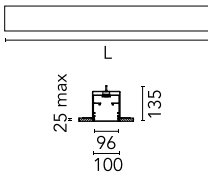

### Main specifications

<b>Lamp category</b>	LED	<b>Mountings</b>	Recessed
<b>Power (W)</b>	25.5W/m	<b>Environment</b>	Indoor dry location
<b>CCT (K)</b>	3000K		
<b>CRI</b>	80		
<b>Net lumen (lm)</b>	3111		

h(m)	E(lx)	D(m)
1	1175	2.54
2	294	5.07
3	131	7.61
4	73	10.14
5	47	12.68

Luminous flux luminaire  
3111 lm

### Physical

<b>Color</b>	White
<b>Orientation</b>	Fixed
<b>Recessed depth (mm)</b>	135
<b>Weight (kg)</b>	7.40
<b>Length (mm)</b>	1125