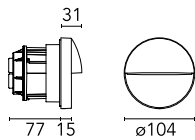

Giano Ø 100

■ 09.3000.72C - Grey

Recessed signalling lamp for indoor or outdoor use. Non-regulable 100-240V, 50-60Hz power supply included.