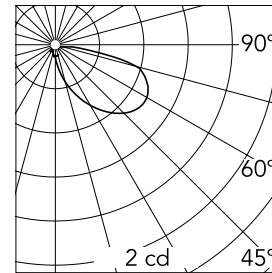

Giano Ø 100

■ 09.3000.72C - Grey

Recessed signalling lamp for indoor or outdoor use. Non-regulable 100-240V, 50-60Hz power supply included.

Main specifications

Number of heads	1	Net lumen (lm)	36
Lamp category	LED	Mountings	Wall recessed
Power (W)	1W	Environment	Indoor dry location, Outdoor wet location
CCT (K)	3000K		
CRI	80		

Optical

Lighting type	Indirect, Direct
LED type	Power LED
Light distribution	Asymmetric
Optical type	Diffused light
Beam angle (°)	57
Beam angle C90-270 (°)	92

Beam Angle: 57°

h(m)	E(lx)	D(m)
1	2	6.03
2	1	12.05
3	0	18.08
4	0	24.11
5	0	30.14