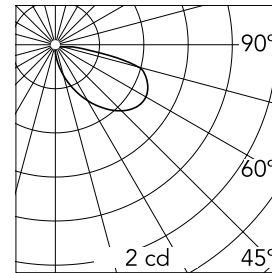

Optical

Lighting type	Indirect, Direct
LED type	Power LED
Light distribution	Asymmetric
Optical type	Diffused light
Beam angle (°)	55
Beam angle C90-270 (°)	92

Beam Angle: 55°

h(m)	E(lx)	D(m)
1	2	6.08
2	0	12.16
3	0	18.24
4	0	24.31
5	0	30.39