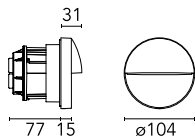

Giano Ø 100

■ 09.3000.18C - Dark Brown

Recessed signalling lamp for indoor or outdoor use. Non-regulable 100-240V, 50-60Hz power supply included.