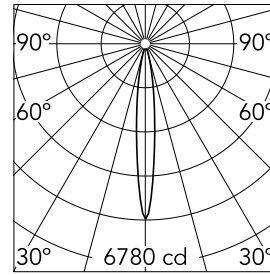

Optical

Lighting type	Direct
LED type	LED array
Light distribution	Symmetric
Optical type	Spot
Beam angle (°)	12
Beam angle C90-270 (°)	12

Beam Angle: 12°

h(m)	E(lx)	D(m)
1	6780	0.21
2	1695	0.42
3	753	0.63
4	424	0.85
5	271	1.06