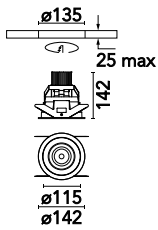

Free Sixty

■ 03.2011.14 - Black

High-performance recessed luminaire with LED light source. Remote power supply not included. Pre-Installation frame must be ordered separately.