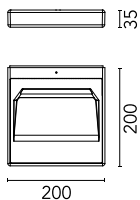

Fort Knox Wall LED Dimmable 1-10V

09.2112.40A - White

Wall-mounted LED luminaire for indirect lighting. Power source incorporated into luminaire's body.

Main specifications

Number of heads	1	Net lumen (lm)	2676
Lamp category	LED	Mountings	Wall surface
Power (W)	32W	Environment	Indoor
CCT (K)	4000K		
CRI	90		

Optical

Lighting type	Indirect
LED type	Power LED
Light distribution	Asymmetric
Optical type	Wall-washer
Beam angle (°)	39
Beam angle C90-270 (°)	62

Beam Angle: 62°

h(m)	E(lx)	D(m)
1	778	3.39
2	194	6.77
3	86	10.16
4	49	13.55
5	31	16.94

Luminous flux luminaire
2676 lm

Electrical

Frequency (Hz)	50/60	Emergency	Without
Voltage (V)	220.00	Insulation class	I
Dimmable	Yes		
Driver	Integrated		
Driver type	Electronic dimmable 1-10V		

Physical

Color	White
Orientation	Fixed
Weight (kg)	1.40

Certification / Marking