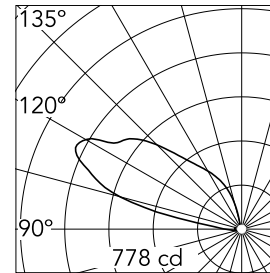

Fort Knox Wall LED Dimmable 1-10V

09.2112.40A - White

Wall-mounted LED luminaire for indirect lighting. Power source incorporated into luminaire's body.

Main specifications

Number of heads	1	Net lumen (lm)	2676
Lamp category	LED	Mountings	Wall surface
Power (W)	32W	Environment	Indoor
CCT (K)	4000K		
CRI	90		

Optical

Lighting type	Indirect
LED type	Power LED
Light distribution	Asymmetric
Optical type	Wall-washer
Beam angle (°)	39
Beam angle C90-270 (°)	62

Beam Angle: 62°

h(m)	E(lx)	D(m)
1	778	3.39
2	194	6.77
3	86	10.16
4	49	13.55
5	31	16.94

Color	White
Orientation	Fixed
Weight (kg)	1.40

Certification / Marking