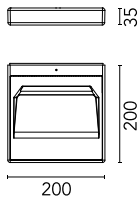

Fort Knox Wall LED Dimmable 1-10V

09.2110.40B - White

Wall-mounted LED luminaire for indirect lighting. Power source incorporated into luminaire's body.

Main specifications

Number of heads	1	CRI	80
Lamp category	LED	Net lumen (lm)	2481
Power (W)	33W	Mountings	Wall surface
System power (W)	38W	Environment	Indoor dry location
CCT (K)	3000K		

Physical

Color	White
Orientation	Fixed
Weight (kg)	1.4
Length (mm)	150