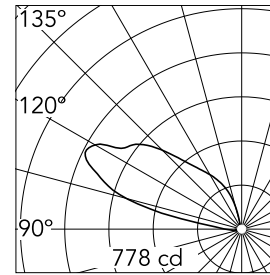

Fort Knox Wall LED Dali Version

09.2112.40ADA - White

Wall-mounted LED luminaire for indirect lighting. Power source incorporated into luminaire's body.

Main specifications

Number of heads	1	Net lumen (lm)	2676
Lamp category	LED	Mountings	Wall surface
Power (W)	32W	Environment	Indoor dry location
CCT (K)	4000K		
CRI	90		

Optical

Lighting type	Indirect
LED type	Power LED
Light distribution	Asymmetric
Optical type	Wall Washer Up
Beam angle (°)	39
Beam angle C90-270 (°)	62

Beam Angle: 39°

	h(m)	E(lx)	D(m)
1	778	3.39	
2	194	6.77	
3	86	10.16	
4	49	13.55	
5	31	16.94	