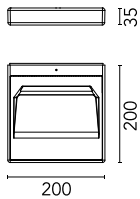

Fort Knox Wall LED Dali Version

09.2112.40ADA - White

Wall-mounted LED luminaire for indirect lighting. Power source incorporated into luminaire's body.

Main specifications

Number of heads	1	Net lumen (lm)	2676
Lamp category	LED	Mountings	Wall surface
Power (W)	32W	Environment	Indoor dry location
CCT (K)	4000K		
CRI	90		

Optical

Lighting type	Indirect
LED type	Power LED
Light distribution	Asymmetric
Optical type	Wall Washer Up
Beam angle (°)	39
Beam angle C90-270 (°)	62

Beam Angle: 39°

	h(m)	E(lx)	D(m)
1	778	3.39	
2	194	6.77	
3	86	10.16	
4	49	13.55	
5	31	16.94	

Luminous flux luminaire
2676 lm

Electrical

Frequency (Hz)	50/60	Emergency	Without
Voltage (V)	220.00	Insulation class	I
Dimmable	Yes		
Driver	Integrated		
Driver type	Dimmable DALI		
	1		

Physical

Color	White
Orientation	Fixed
Weight (kg)	1.40