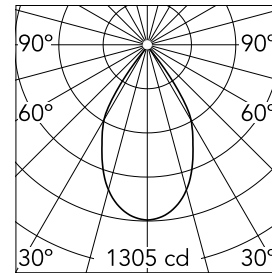

Main specifications

Number of heads	1	Net lumen (lm)	1089
Lamp category	LED	Mountings	Ceiling surface
Power (W)	13.8W	Environment	Indoor
CCT (K)	3000K		
CRI	80		

Optical

Lighting type	Direct
LED type	LED array
Light distribution	Symmetric
Optical type	Wide flood
Beam angle (°)	61
Beam angle C90-270 (°)	61