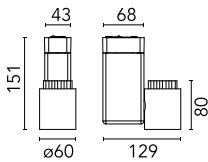

Main specifications

Number of heads	1	Net lumen (lm)	1089
Lamp category	LED	Mountings	Ceiling surface
Power (W)	13.8W	Environment	Indoor
CCT (K)	3000K		
CRI	80		

Optical

Lighting type	Direct
LED type	LED array
Light distribution	Symmetric
Optical type	Wide flood
Beam angle (°)	61
Beam angle C90-270 (°)	61

Beam Angle: 61°

h(m)	E(lx)	D(m)
1	1305	1.17
2	326	2.34
3	145	3.51
4	82	4.68
5	52	5.85

Luminous flux luminaire
1089 lm

Electrical

Frequency (Hz)	50/60	Insulation class	I
Dimmable	Yes		
Driver	Integrated		
Driver type	Dimmer on board		
Emergency	Without		