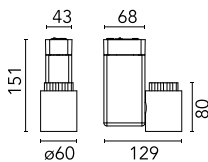

Main specifications

Number of heads	1	Net lumen (lm)	1125
Lamp category	LED	Mountings	Ceiling surface
Power (W)	13.8W	Environment	Indoor dry location
CCT (K)	3000K		
CRI	80		

Optical

Lighting type	Direct
LED type	LED array
Light distribution	Symmetric
Optical type	Medium
Beam angle (°)	27
Beam angle C90-270 (°)	27

Beam Angle: 27°

	h(m)	E(lx)	D(m)
1	2753	0.48	
2	688	0.95	
3	306	1.43	
4	172	1.91	
5	110	2.38	

Luminous flux luminaire
1125 lm

Electrical

Frequency (Hz)	50/60	Insulation class	I
Dimmable	Yes		
Driver	Integrated		
Driver type	Dimmer on board		
Emergency	Without		