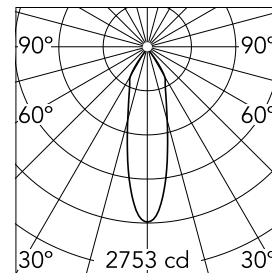

Main specifications

Number of heads	1	Net lumen (lm)	1125
Lamp category	LED	Mountings	Ceiling surface
Power (W)	13.8W	Environment	Indoor dry location
CCT (K)	3000K		
CRI	80		

Optical

Lighting type	Direct
LED type	LED array
Light distribution	Symmetric
Optical type	Medium
Beam angle (°)	27
Beam angle C90-270 (°)	27