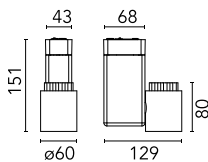

Main specifications

Number of heads	1	Net lumen (lm)	1096
Lamp category	LED	Mountings	Ceiling surface
Power (W)	13.8W	Environment	Indoor dry location
CCT (K)	3000K		
CRI	80		

Optical

Lighting type	Direct
LED type	LED array
Light distribution	Symmetric
Optical type	Spot
Beam angle (°)	19
Beam angle C90-270 (°)	19

Beam Angle: 19°

h(m) E(lx) D(m)

1 3779 0.33

2 945 0.66

3 420 0.98

4 236 1.31

5 151 1.64

Luminous flux luminaire
1096 lm