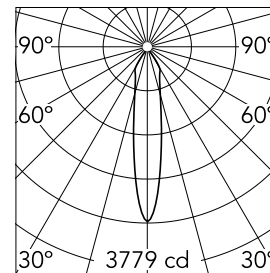

Main specifications

Number of heads	1	Net lumen (lm)	1096
Lamp category	LED	Mountings	Ceiling surface
Power (W)	13.8W	Environment	Indoor dry location
CCT (K)	3000K		
CRI	80		

Optical

Lighting type	Direct
LED type	LED array
Light distribution	Symmetric
Optical type	Spot
Beam angle (°)	19
Beam angle C90-270 (°)	19

Beam Angle: 19°

h(m) E(lx) D(m)

1 3779 0.33

2 945 0.66

3 420 0.98

4 236 1.31

5 151 1.64

Luminous flux luminaire
1096 lm