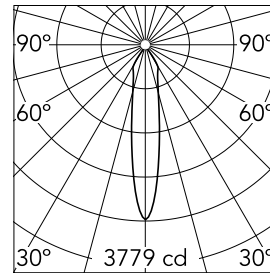

### Main specifications

<b>Number of heads</b>	1	<b>Net lumen (lm)</b>	1096
<b>Lamp category</b>	LED	<b>Mountings</b>	Ceiling surface
<b>Power (W)</b>	13.8W	<b>Environment</b>	Indoor dry location
<b>CCT (K)</b>	3000K		
<b>CRI</b>	80		

### Optical

<b>Lighting type</b>	Direct
<b>LED type</b>	LED array
<b>Light distribution</b>	Symmetric
<b>Optical type</b>	Spot
<b>Beam angle (°)</b>	19
<b>Beam angle C90-270 (°)</b>	19

Beam Angle: 19°

h(m) E(lx) D(m)

### Physical

<b>Color</b>	Black
<b>Orientation</b>	Adjustable
<b>Weight (kg)</b>	0.70
<b>Tilt (°)</b>	95
<b>Rotation (°)</b>	355