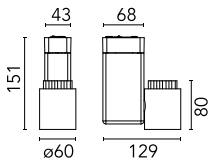

### Main specifications

<b>Number of heads</b>	1	<b>Net lumen (lm)</b>	1096
<b>Lamp category</b>	LED	<b>Mountings</b>	Ceiling surface
<b>Power (W)</b>	13.8W	<b>Environment</b>	Indoor dry location
<b>CCT (K)</b>	3000K		
<b>CRI</b>	80		

### Optical

<b>Lighting type</b>	Direct
<b>LED type</b>	LED array
<b>Light distribution</b>	Symmetric
<b>Optical type</b>	Spot
<b>Beam angle (°)</b>	19
<b>Beam angle C90-270 (°)</b>	19

Beam Angle: 19°

h(m) E(lx) D(m)

1 3779 0.33

2 945 0.66

3 420 0.98

4 236 1.31

5 151 1.64

Luminous flux luminaire  
1096 lm

### Physical

<b>Color</b>	Black
<b>Orientation</b>	Adjustable
<b>Weight (kg)</b>	0.70
<b>Tilt (°)</b>	95
<b>Rotation (°)</b>	355