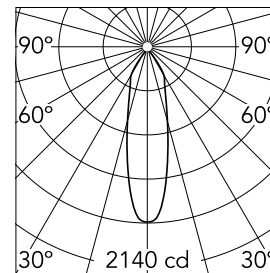

Main specifications

Number of heads	1	Net lumen (lm)	860
Lamp category	LED	Mountings	Ceiling surface
Power (W)	9.2W	Environment	Indoor dry location
CCT (K)	3000K		
CRI	80		

Optical

Lighting type	Direct
LED type	LED array
Light distribution	Symmetric
Optical type	Medium
Beam angle (°)	27
Beam angle C90-270 (°)	27