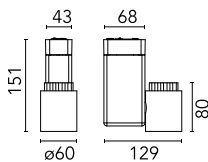

Fort Knox Ceiling

■ 09.2156.14A - Black

Spotlight to be installed on ceiling/wall with LED light source. 220-240V, 50-60Hz power supply included.

Spotlight to be installed on ceiling/wall with LED light source. 220-240V, 50-60Hz power supply included.

Main specifications

Number of heads	1	Net lumen (lm)	860
Lamp category	LED	Mountings	Ceiling surface
Power (W)	9.2W	Environment	Indoor dry location
CCT (K)	3000K		
CRI	80		

Optical

Lighting type	Direct
LED type	LED array
Light distribution	Symmetric
Optical type	Medium
Beam angle (°)	27
Beam angle C90-270 (°)	27

Beam Angle:	27°		
h(m)	E(lx)	D(m)	
1	2140	0.48	
2	535	0.97	
3	238	1.45	
4	134	1.94	
5	86	2.42	

Luminous flux luminaire
860 lm

Electrical

Frequency (Hz)	50/60	Insulation class	I
Dimmable	No		
Driver	Integrated		
Driver type	Non Dimmable		
Emergency	Without		

Physical

Color	Black
Orientation	Adjustable
Weight (kg)	0.70
Tilt (°)	95
Rotation (°)	355