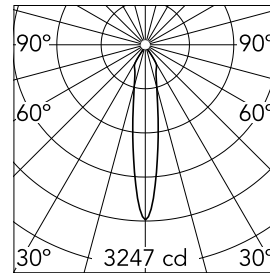

Main specifications

Number of heads	1	Net lumen (lm)	834
Lamp category	LED	Mountings	Ceiling surface
Power (W)	9.2W	Environment	Indoor dry location
CCT (K)	3000K		
CRI	80		

Optical

Lighting type	Direct
LED type	LED array
Light distribution	Symmetric
Optical type	Spot
Beam angle (°)	17
Beam angle C90-270 (°)	17