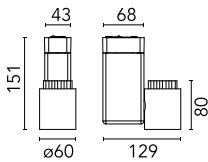

Fort Knox Ceiling

09.2155.05A - Polished Aluminium

Spotlight to be installed on ceiling/wall with LED light source. 220-240V, 50-60Hz power supply included.

Spotlight to be installed on ceiling/wall with LED light source. 220-240V, 50-60Hz power supply included.

Main specifications

Number of heads	1	Net lumen (lm)	834
Lamp category	LED	Mountings	Ceiling surface
Power (W)	9.2W	Environment	Indoor dry location
CCT (K)	3000K		
CRI	80		

Optical

Lighting type	Direct
LED type	LED array
Light distribution	Symmetric
Optical type	Spot
Beam angle (°)	17
Beam angle C90-270 (°)	17

Beam Angle: 17°

h(m)	E(lx)	D(m)
1	3247	0.30
2	812	0.59
3	361	0.89
4	203	1.19
5	130	1.49

Luminous flux luminaire
834 lm

Electrical

Frequency (Hz)	50/60	Insulation class	I
Dimmable	No		
Driver	Integrated		
Driver type	Non Dimmable		
Emergency	Without		

Physical

Color	Polished Aluminium
Orientation	Adjustable
Weight (kg)	0.70
Tilt (°)	95
Rotation (°)	355