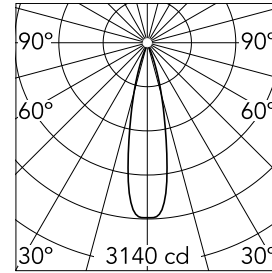

Find Me 2 Mono Point (Trim/No Trim)

■ 09.3707.14 - Black

Recessed adjustable luminaire for indoor application. Remote power supply not included.

Main specifications

Number of heads	1	Net lumen (lm)	632
Lamp category	LED	Mountings	Ceiling recessed
Power (W)	10W	Environment	Indoor dry location
CCT (K)	2700K		
CRI	90		

Optical

Lighting type	Direct
LED type	Power LED
Light distribution	Symmetric
Optical type	Medium
Beam angle (°)	24
Beam angle C90-270 (°)	24

Beam Angle:	24°		
h(m)	E(lx)	D(m)	
1	3140	0.42	
2	785	0.84	
3	349	1.26	
4	196	1.68	
5	126	2.10	