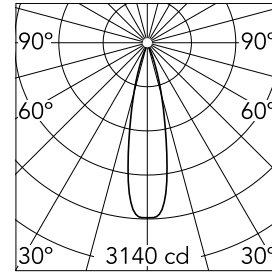

Find Me 2 Mono Point (Trim/No Trim)

09.3707.06 - Chrome

Recessed adjustable luminaire for indoor application. Remote power supply not included.

Main specifications

Number of heads	1	Net lumen (lm)	632
Lamp category	LED	Mountings	Ceiling recessed
Power (W)	10W	Environment	Indoor dry location
CCT (K)	2700K		
CRI	90		

Optical

Lighting type	Direct
LED type	Power LED
Light distribution	Symmetric
Optical type	Medium
Beam angle (°)	24
Beam angle C90-270 (°)	24

Beam Angle:	24°		
h(m)	E(lx)	D(m)	
1	3140	0.42	
2	785	0.84	
3	349	1.26	
4	196	1.68	
5	126	2.10	

Physical

Color	Chrome	Rotation (°)	360
Orientation	Adjustable		
Recessed depth (mm)	187		
Weight (kg)	0.54		
Tilt (°)	70		

Note

Accessories included (honeycomb and screening crosspiece). Remote power supply to be installed in an accessible place.