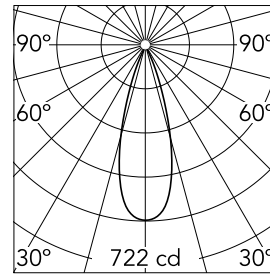

Main specifications

Number of heads	1	Net lumen (lm)	364
Lamp category	LED	Mountings	Track
Power (W)	10.5W	Environment	Indoor dry location
CCT (K)	2700K		
CRI	90		

Optical

Lighting type	Direct
LED type	Power LED
Light distribution	Symmetric
Optical type	Flood
Beam angle (°)	32
Beam angle C90-270 (°)	32

Physical

Color	Deep Brown	Spot diameter (mm)	46
Orientation	Adjustable	Length (mm)	46
Weight (kg)	0.06		
Tilt (°)	90		
Rotation (°)	360		

Note

Accessories included (honeycomb and screening crosspiece). The control system with the Casambi version of light fixtures is directly and individually regulated wirelessly using the application FLOS Control® powered by Casambi. Other types of regulation are broadcast (all lights are regulated at the same time)