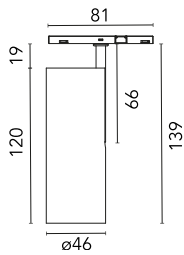

Main specifications

Number of heads	1	Net lumen (lm)	364
Lamp category	LED	Mountings	Track
Power (W)	10.5W	Environment	Indoor dry location
CCT (K)	2700K		
CRI	90		

Optical

Lighting type	Direct
LED type	Power LED
Light distribution	Symmetric
Optical type	Flood
Beam angle (°)	32
Beam angle C90-270 (°)	32

Beam Angle:	32°		
	h(m)	E(lx)	D(m)
1	722	0.57	
2	180	1.15	
3	80	1.72	
4	45	2.29	
5	29	2.87	

Luminous flux luminaire
364 lm

Electrical

Voltage (V)	24	Insulation class	III
Dimmable	Yes		
Driver	Remote excluded		
Driver type	Dimmable		
Emergency	Casambi		
	Without		

Physical

Color	Deep Brown	Spot diameter (mm)	46
Orientation	Adjustable	Length (mm)	46
Weight (kg)	0.06		
Tilt (°)	90		
Rotation (°)	360		

Note

Accessories included (honeycomb and screening crosspiece). The control system with the Casambi version of light fixtures is directly and individually regulated wirelessly using the application FLOS Control® powered by Casambi. Other types of regulation are broadcast (all lights are regulated at the same time)