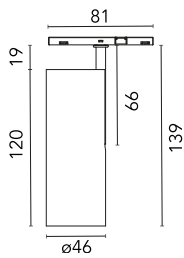

Main specifications

Number of heads	1	Net lumen (lm)	364
Lamp category	LED	Mountings	Track
Power (W)	10.5W	Environment	Indoor
CCT (K)	2700K		
CRI	90		

Optical

Lighting type	Direct
LED type	Power LED
Light distribution	Symmetric
Optical type	Flood
Beam angle (°)	32
Beam angle C90-270 (°)	32

Beam Angle:	32°		
h(m)	E(lx)	D(m)	
1	722	0.57	
2	180	1.15	
3	80	1.72	
4	45	2.29	
5	29	2.87	

Luminous flux luminaire
364 lm

Electrical

Voltage (V)	24.00	Insulation class	III
Dimmable	Yes		
Driver	Remote		
Driver type	FLOS smart control, Electronic dimmable CASAMBI		
Emergency	Without		

Physical

Color	Deep Brown	Spot diameter (mm)	46
Orientation	Adjustable	Length (mm)	46
Weight (kg)	0,06		
Tilt (°)	90		
Rotation (°)	360		

Note

Accessories included (honeycomb and screening crosspiece). The control system with the Casambi version of light fixtures is directly and individually regulated wirelessly using the application FLOS Control® powered by Casambi. Other types of regulation are broadcast (all lights are regulated at the same time)