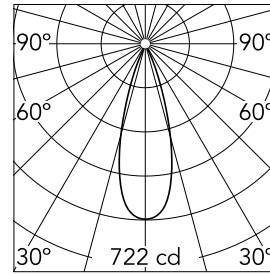

Main specifications

Number of heads	1	Net lumen (lm)	364
Lamp category	LED	Mountings	Track
Power (W)	10.5W	Environment	Indoor
CCT (K)	2700K		
CRI	90		

Optical

Lighting type	Direct
LED type	Power LED
Light distribution	Symmetric
Optical type	Flood
Beam angle (°)	32
Beam angle C90-270 (°)	32

Physical

Color	Deep Brown	Spot diameter (mm)	46
Orientation	Adjustable	Length (mm)	46
Weight (kg)	0,06		
Tilt (°)	90		
Rotation (°)	360		

Note

Accessories included (honeycomb and screening crosspiece). The control system with the Casambi version of light fixtures is directly and individually regulated wirelessly using the application FLOS Control® powered by Casambi. Other types of regulation are broadcast (all lights are regulated at the same time)