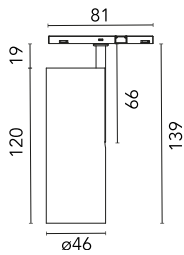

Main specifications

Number of heads	1	Net lumen (lm)	364
Lamp category	LED	Mountings	Track
Power (W)	10.5W	Environment	Indoor dry location
CCT (K)	2700K		
CRI	90		

Optical

Lighting type	Direct
LED type	Power LED
Light distribution	Symmetric
Optical type	Flood
Beam angle (°)	32
Beam angle C90-270 (°)	32

Beam Angle:	32°		
	h(m)	E(lx)	D(m)
1	722	0.57	
2	180	1.15	
3	80	1.72	
4	45	2.29	
5	29	2.87	

Luminous flux luminaire
364 lm

Electrical

Voltage (V)	24	Insulation class	III
Dimmable	Yes		
Driver	Remote excluded		
Driver type	Dimmable		
Emergency	Casambi		
	Without		

Physical

Color	Black	Spot diameter (mm)	46
Orientation	Adjustable	Length (mm)	46
Weight (kg)	0.06		
Tilt (°)	90		
Rotation (°)	360		

Note

Accessories included (honeycomb and screening crosspiece). The control system with the Casambi version of light fixtures is directly and individually regulated wirelessly using the application FLOS Control® powered by Casambi. Other types of regulation are broadcast (all lights are regulated at the same time)