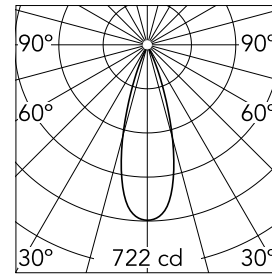

Main specifications

Number of heads	1	Net lumen (lm)	364
Lamp category	LED	Mountings	Track
Power (W)	10.5W	Environment	Indoor dry location
CCT (K)	2700K		
CRI	90		

Optical

Lighting type	Direct
LED type	Power LED
Light distribution	Symmetric
Optical type	Flood
Beam angle (°)	32
Beam angle C90-270 (°)	32

Physical

Color	Black	Spot diameter (mm)	46
Orientation	Adjustable	Length (mm)	46
Weight (kg)	0.06		
Tilt (°)	90		
Rotation (°)	360		

Note

Accessories included (honeycomb and screening crosspiece). The control system with the Casambi version of light fixtures is directly and individually regulated wirelessly using the application FLOS Control® powered by Casambi. Other types of regulation are broadcast (all lights are regulated at the same time)