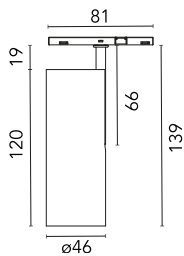

Main specifications

Number of heads	1	Net lumen (lm)	404
Lamp category	LED	Mountings	Track
Power (W)	10.5W	Environment	Indoor
CCT (K)	3000K		
CRI	90		

Optical

Lighting type	Direct
LED type	Power LED
Light distribution	Symmetric
Optical type	Flood
Beam angle (°)	32
Beam angle C90-270 (°)	32

Beam Angle:	32°		
h(m)	E(lx)	D(m)	
1	800	0.57	
2	200	1.15	
3	89	1.72	
4	50	2.29	
5	32	2.87	

Luminous flux luminaire
404 lm

Electrical

Voltage (V)	24.00	Insulation class	III
Dimmable	Yes		
Driver	Remote		
Driver type	FLOS smart control, Electronic dimmable CASAMBI		
Emergency	Without		

Physical

Color	White	Spot diameter (mm)	46
Orientation	Adjustable	Length (mm)	46
Weight (kg)	0,06		
Tilt (°)	90		
Rotation (°)	360		

Note

Accessories included (honeycomb and screening crosspiece). The control system with the Casambi version of light fixtures is directly and individually regulated wirelessly using the application FLOS Control® powered by Casambi. Other types of regulation are broadcast (all lights are regulated at the same time)