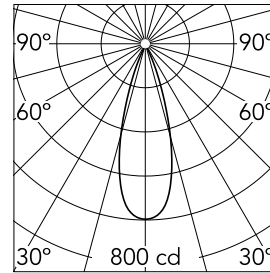

Main specifications

Number of heads	1	Net lumen (lm)	404
Lamp category	LED	Mountings	Track
Power (W)	10.5W	Environment	Indoor
CCT (K)	3000K		
CRI	90		

Optical

Lighting type	Direct
LED type	Power LED
Light distribution	Symmetric
Optical type	Flood
Beam angle (°)	32
Beam angle C90-270 (°)	32

Physical

Color	White	Spot diameter (mm)	46
Orientation	Adjustable	Length (mm)	46
Weight (kg)	0,06		
Tilt (°)	90		
Rotation (°)	360		

Note

Accessories included (honeycomb and screening crosspiece). The control system with the Casambi version of light fixtures is directly and individually regulated wirelessly using the application FLOS Control® powered by Casambi. Other types of regulation are broadcast (all lights are regulated at the same time)