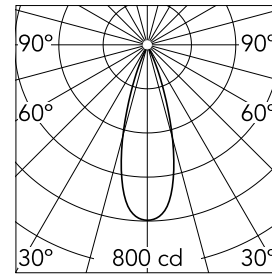

### Main specifications

<b>Number of heads</b>	1	<b>Net lumen (lm)</b>	404
<b>Lamp category</b>	LED	<b>Mountings</b>	Track
<b>Power (W)</b>	9.9W	<b>Environment</b>	Indoor
<b>CCT (K)</b>	3000K		
<b>CRI</b>	90		

### Optical

<b>Lighting type</b>	Direct
<b>LED type</b>	Power LED
<b>Light distribution</b>	Symmetric Flood
<b>Optical type</b>	Flood
<b>Beam angle (°)</b>	32
<b>Beam angle C90-270 (°)</b>	32

Beam Angle: 32°

### Physical

<b>Color</b>	Deep Brown	<b>Spot diameter (mm)</b>	46
<b>Orientation</b>	Adjustable	<b>Length (mm)</b>	46
<b>Weight (kg)</b>	0,06		
<b>Tilt (°)</b>	90		
<b>Rotation (°)</b>	360		