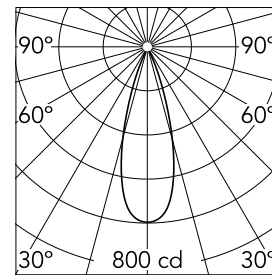

Main specifications

Number of heads	1	Net lumen (lm)	404
Lamp category	LED	Mountings	Track
Power (W)	10.5W	Environment	Indoor dry location
CCT (K)	3000K		
CRI	90		

Optical

Lighting type	Direct
LED type	Power LED
Light distribution	Symmetric
Optical type	Flood
Beam angle (°)	32
Beam angle C90-270 (°)	32

Physical

Color	Black	Spot diameter (mm)	46
Orientation	Adjustable	Length (mm)	46
Weight (kg)	0.06		
Tilt (°)	90		
Rotation (°)	360		

Note

Accessories included (honeycomb and screening crosspiece). The control system with the Casambi version of light fixtures is directly and individually regulated wirelessly using the application FLOS Control® powered by Casambi. Other types of regulation are broadcast (all lights are regulated at the same time)