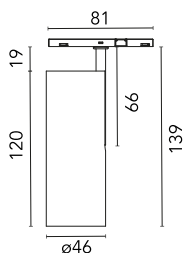

Main specifications

Number of heads	1	Net lumen (lm)	404
Lamp category	LED	Mountings	Track
Power (W)	10.5W	Environment	Indoor dry location
CCT (K)	3000K		
CRI	90		

Optical

Lighting type	Direct
LED type	Power LED
Light distribution	Symmetric
Optical type	Flood
Beam angle (°)	32
Beam angle C90-270 (°)	32

Beam Angle:	32°		
h(m)	E(lx)	D(m)	
1	800	0.57	
2	200	1.15	
3	89	1.72	
4	50	2.29	
5	32	2.87	

Luminous flux luminaire
404 lm

Electrical

Voltage (V)	24	Insulation class	III
Dimmable	Yes		
Driver	Remote excluded		
Driver type	Dimmable		
Emergency	Casambi		
	Without		

Physical

Color	Black	Spot diameter (mm)	46
Orientation	Adjustable	Length (mm)	46
Weight (kg)	0.06		
Tilt (°)	90		
Rotation (°)	360		

Note

Accessories included (honeycomb and screening crosspiece). The control system with the Casambi version of light fixtures is directly and individually regulated wirelessly using the application FLOS Control® powered by Casambi. Other types of regulation are broadcast (all lights are regulated at the same time)