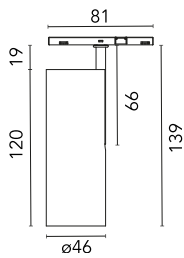

### Main specifications

<b>Number of heads</b>	1	<b>Net lumen (lm)</b>	441
<b>Lamp category</b>	LED	<b>Mountings</b>	Track
<b>Power (W)</b>	9.9W	<b>Environment</b>	Indoor
<b>CCT (K)</b>	2700K		
<b>CRI</b>	90		

### Optical

<b>Lighting type</b>	Direct
<b>LED type</b>	Power LED
<b>Light distribution</b>	Symmetric
<b>Optical type</b>	Medium
<b>Beam angle (°)</b>	19
<b>Beam angle C90-270 (°)</b>	19

Beam Angle:	19°		
	h(m)	E(lx)	D(m)
1	1991	0.34	
2	498	0.67	
3	221	1.01	
4	124	1.34	
5	80	1.68	

Luminous flux luminaire  
441 lm

### Physical

<b>Color</b>	Bronze	<b>Spot diameter (mm)</b>	46
<b>Orientation</b>	Adjustable	<b>Length (mm)</b>	46
<b>Weight (kg)</b>	0,06		
<b>Tilt (°)</b>	90		
<b>Rotation (°)</b>	360		