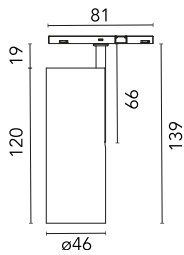

Main specifications

Number of heads	1	Net lumen (lm)	441
Lamp category	LED	Mountings	Track
Power (W)	10.5W	Environment	Indoor
CCT (K)	2700K		
CRI	90		

Optical

Lighting type	Direct
LED type	Power LED
Light distribution	Symmetric
Optical type	Medium
Beam angle (°)	19
Beam angle C90-270 (°)	19

Beam Angle:	19°		
	h(m)	E(lx)	D(m)
1	1991	0.34	
2	498	0.67	
3	221	1.01	
4	124	1.34	
5	80	1.68	

Luminous flux luminaire
441 lm

Electrical

Voltage (V)	24.00	Insulation class	III
Dimmable	Yes		
Driver	Remote		
Driver type	FLOS smart control, Electronic dimmable CASAMBI		
Emergency	Without		

Physical

Color	White	Spot diameter (mm)	46
Orientation	Adjustable	Length (mm)	46
Weight (kg)	0,06		
Tilt (°)	90		
Rotation (°)	360		

Note

Accessories included (honeycomb and screening crosspiece). The control system with the Casambi version of light fixtures is directly and individually regulated wirelessly using the application FLOS Control® powered by Casambi. Other types of regulation are broadcast (all lights are regulated at the same time)