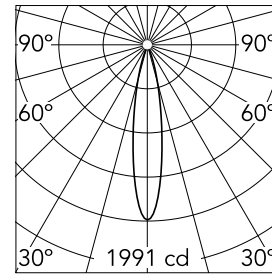

Main specifications

Number of heads	1	Net lumen (lm)	441
Lamp category	LED	Mountings	Track
Power (W)	10.5W	Environment	Indoor
CCT (K)	2700K		
CRI	90		

Optical

Lighting type	Direct
LED type	Power LED
Light distribution	Symmetric
Optical type	Medium
Beam angle (°)	19
Beam angle C90-270 (°)	19

Physical

Color	White	Spot diameter (mm)	46
Orientation	Adjustable	Length (mm)	46
Weight (kg)	0,06		
Tilt (°)	90		
Rotation (°)	360		

Note

Accessories included (honeycomb and screening crosspiece). The control system with the Casambi version of light fixtures is directly and individually regulated wirelessly using the application FLOS Control® powered by Casambi. Other types of regulation are broadcast (all lights are regulated at the same time)