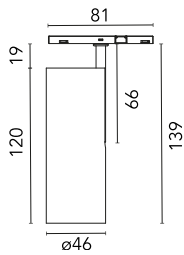

### Main specifications

Number of heads	1	Net lumen (lm)	441
Lamp category	LED	Mountings	Track
Power (W)	10.5W	Environment	Indoor
CCT (K)	2700K		
CRI	90		

### Optical

Lighting type	Direct
LED type	Power LED
Light distribution	Symmetric
Optical type	Medium
Beam angle (°)	19
Beam angle C90-270 (°)	19

Beam Angle:	19°		
	h(m)	E(lx)	D(m)
1	1991	0.34	
2	498	0.67	
3	221	1.01	
4	124	1.34	
5	80	1.68	

### Physical

Color	Deep Brown	Spot diameter (mm)	46
Orientation	Adjustable	Length (mm)	46
Weight (kg)	0.06		
Tilt (°)	90		
Rotation (°)	360		