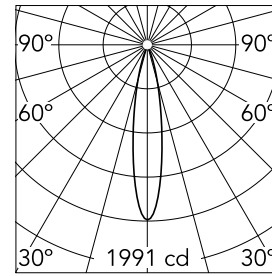

### Optical

Lighting type	Direct
LED type	Power LED
Light distribution	Symmetric
Optical type	Medium
Beam angle (°)	19
Beam angle C90-270 (°)	19

Beam Angle:	19°		
	h(m)	E(lx)	D(m)
1	1991	0.34	
2	498	0.67	
3	221	1.01	
4	124	1.34	
5	80	1.68	

### Physical

Color	Deep Brown	Spot diameter (mm)	46
Orientation	Adjustable	Length (mm)	46
Weight (kg)	0.06		
Tilt (°)	90		
Rotation (°)	360		