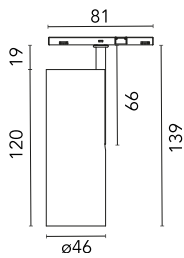

Main specifications

Number of heads	1	Net lumen (lm)	441
Lamp category	LED	Mountings	Track
Power (W)	10.5W	Environment	Indoor
CCT (K)	2700K		
CRI	90		

Optical

Lighting type	Direct
LED type	Power LED
Light distribution	Symmetric
Optical type	Medium
Beam angle (°)	19
Beam angle C90-270 (°)	19

Beam Angle:	19°		
h(m)	E(lx)	D(m)	
1	1991	0.34	
2	498	0.67	
3	221	1.01	
4	124	1.34	
5	80	1.68	

Luminous flux luminaire
441 lm

Electrical

Voltage (V)	24.00	Insulation class	III
Dimmable	Yes		
Driver	Remote		
Driver type	FLOS smart control, Electronic dimmable CASAMBI		
Emergency	Without		

Physical

Color	Black	Spot diameter (mm)	46
Orientation	Adjustable	Length (mm)	46
Weight (kg)	0,06		
Tilt (°)	90		
Rotation (°)	360		

Note

Accessories included (honeycomb and screening crosspiece). The control system with the Casambi version of light fixtures is directly and individually regulated wirelessly using the application FLOS Control® powered by Casambi. Other types of regulation are broadcast (all lights are regulated at the same time)