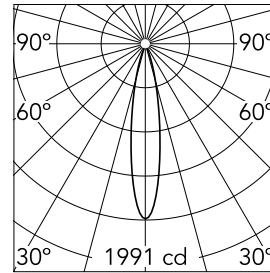

Main specifications

Number of heads	1	Net lumen (lm)	441
Lamp category	LED	Mountings	Track
Power (W)	10.5W	Environment	Indoor
CCT (K)	2700K		
CRI	90		

Optical

Lighting type	Direct
LED type	Power LED
Light distribution	Symmetric
Optical type	Medium
Beam angle (°)	19
Beam angle C90-270 (°)	19

Physical

Color	Black	Spot diameter (mm)	46
Orientation	Adjustable	Length (mm)	46
Weight (kg)	0,06		
Tilt (°)	90		
Rotation (°)	360		

Note

Accessories included (honeycomb and screening crosspiece). The control system with the Casambi version of light fixtures is directly and individually regulated wirelessly using the application FLOS Control® powered by Casambi. Other types of regulation are broadcast (all lights are regulated at the same time)