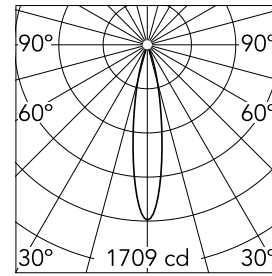

### Main specifications

<b>Number of heads</b>	1	<b>Net lumen (lm)</b>	379
<b>Lamp category</b>	LED	<b>Mountings</b>	Track
<b>Power (W)</b>	8W	<b>Environment</b>	Indoor dry location
<b>CCT (K)</b>	2700K		
<b>CRI</b>	90		

### Optical

<b>Lighting type</b>	Direct
<b>LED type</b>	Power LED
<b>Light distribution</b>	Symmetric
<b>Optical type</b>	Medium
<b>Beam angle (°)</b>	19
<b>Beam angle C90-270 (°)</b>	19

<b>Beam Angle:</b>	19°		
<b>h(m)</b>	<b>E(lx)</b>	<b>D(m)</b>	
1	1709	0.34	
2	427	0.67	
3	190	1.01	
4	107	1.34	
5	68	1.68	

Luminous flux luminaire  
379 lm

### Physical

<b>Color</b>	Chrome	<b>Spot diameter (mm)</b>	46
<b>Orientation</b>	Adjustable	<b>Length (mm)</b>	46
<b>Weight (kg)</b>	0.06		
<b>Tilt (°)</b>	90		
<b>Rotation (°)</b>	360		