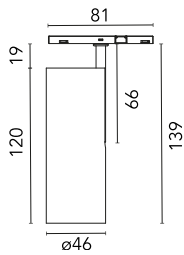

### Main specifications

<b>Number of heads</b>	1	<b>Net lumen (lm)</b>	379
<b>Lamp category</b>	LED	<b>Mountings</b>	Track
<b>Power (W)</b>	8W	<b>Environment</b>	Indoor dry location
<b>CCT (K)</b>	2700K		
<b>CRI</b>	90		

### Optical

<b>Lighting type</b>	Direct
<b>LED type</b>	Power LED
<b>Light distribution</b>	Symmetric
<b>Optical type</b>	Medium
<b>Beam angle (°)</b>	19
<b>Beam angle C90-270 (°)</b>	19

<b>Beam Angle:</b>	19°		
<b>h(m)</b>	<b>E(lx)</b>	<b>D(m)</b>	
1	1709	0.34	
2	427	0.67	
3	190	1.01	
4	107	1.34	
5	68	1.68	

Luminous flux luminaire  
379 lm

### Physical

<b>Color</b>	Chrome	<b>Spot diameter (mm)</b>	46
<b>Orientation</b>	Adjustable	<b>Length (mm)</b>	46
<b>Weight (kg)</b>	0.06		
<b>Tilt (°)</b>	90		
<b>Rotation (°)</b>	360		