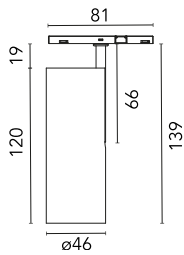

Main specifications

Number of heads	1	Net lumen (lm)	479
Lamp category	LED	Mountings	Track
Power (W)	10.5W	Environment	Indoor dry location
CCT (K)	2700K		
CRI	90		

Optical

Lighting type	Direct
LED type	Power LED
Light distribution	Symmetric
Optical type	Spot
Beam angle (°)	10
Beam angle C90-270 (°)	10

Beam Angle:	10°		
h(m)	E(lx)	D(m)	
1	9244	0.18	
2	2311	0.35	
3	1027	0.53	
4	578	0.70	
5	370	0.88	

Luminous flux luminaire
479 lm

Electrical

Voltage (V)	24	Insulation class	III
Dimmable	Yes		
Driver	Remote excluded		
Driver type	Dimmable		
Emergency	Casambi		
	Without		

Physical

Color	Deep Brown	Spot diameter (mm)	46
Orientation	Adjustable	Length (mm)	46
Weight (kg)	0.06		
Tilt (°)	90		
Rotation (°)	360		

Note

Accessories included (honeycomb and screening crosspiece). The control system with the Casambi version of light fixtures is directly and individually regulated wirelessly using the application FLOS Control® powered by Casambi. Other types of regulation are broadcast (all lights are regulated at the same time)