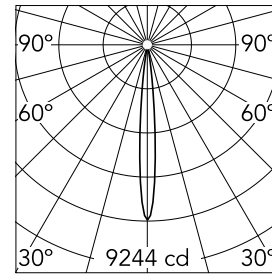

Main specifications

Number of heads	1	Net lumen (lm)	479
Lamp category	LED	Mountings	Track
Power (W)	10.5W	Environment	Indoor dry location
CCT (K)	2700K		
CRI	90		

Optical

Lighting type	Direct
LED type	Power LED
Light distribution	Symmetric
Optical type	Spot
Beam angle (°)	10
Beam angle C90-270 (°)	10

Physical

Color	Deep Brown	Spot diameter (mm)	46
Orientation	Adjustable	Length (mm)	46
Weight (kg)	0.06		
Tilt (°)	90		
Rotation (°)	360		

Note

Accessories included (honeycomb and screening crosspiece). The control system with the Casambi version of light fixtures is directly and individually regulated wirelessly using the application FLOS Control® powered by Casambi. Other types of regulation are broadcast (all lights are regulated at the same time)