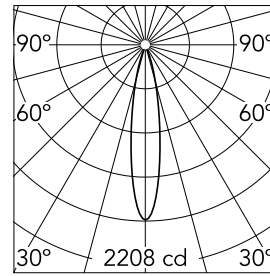

Main specifications

Number of heads	1	Net lumen (lm)	489
Lamp category	LED	Mountings	Track
Power (W)	10.5W	Environment	Indoor dry location
CCT (K)	3000K		
CRI	90		

Optical

Lighting type	Direct
LED type	Power LED
Light distribution	Symmetric
Optical type	Medium
Beam angle (°)	19
Beam angle C90-270 (°)	19

Physical

Color	Deep Brown	Spot diameter (mm)	46
Orientation	Adjustable	Length (mm)	46
Weight (kg)	0.06		
Tilt (°)	90		
Rotation (°)	360		

Note

Accessories included (honeycomb and screening crosspiece). The control system with the Casambi version of light fixtures is directly and individually regulated wirelessly using the application FLOS Control® powered by Casambi. Other types of regulation are broadcast (all lights are regulated at the same time)