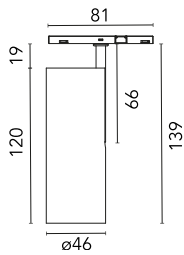

Main specifications

Number of heads	1	Net lumen (lm)	489
Lamp category	LED	Mountings	Track
Power (W)	10.5W	Environment	Indoor dry location
CCT (K)	3000K		
CRI	90		

Optical

Lighting type	Direct
LED type	Power LED
Light distribution	Symmetric
Optical type	Medium
Beam angle (°)	19
Beam angle C90-270 (°)	19

Beam Angle:	19°		
	h(m)	E(lx)	D(m)
1	2208	0.34	
2	552	0.67	
3	245	1.01	
4	138	1.34	
5	88	1.68	

Luminous flux luminaire
489 lm

Electrical

Voltage (V)	24	Insulation class	III
Dimmable	Yes		
Driver	Remote excluded		
Driver type	Dimmable		
Emergency	Casambi		
	Without		

Physical

Color	Deep Brown	Spot diameter (mm)	46
Orientation	Adjustable	Length (mm)	46
Weight (kg)	0.06		
Tilt (°)	90		
Rotation (°)	360		

Note

Accessories included (honeycomb and screening crosspiece). The control system with the Casambi version of light fixtures is directly and individually regulated wirelessly using the application FLOS Control® powered by Casambi. Other types of regulation are broadcast (all lights are regulated at the same time)