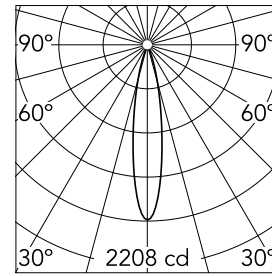

Main specifications

Number of heads	1	Net lumen (lm)	489
Lamp category	LED	Mountings	Track
Power (W)	10.5W	Environment	Indoor dry location
CCT (K)	3000K		
CRI	90		

Optical

Lighting type	Direct
LED type	Power LED
Light distribution	Symmetric
Optical type	Medium
Beam angle (°)	19
Beam angle C90-270 (°)	19

Physical

Color	Black	Spot diameter (mm)	46
Orientation	Adjustable	Length (mm)	46
Weight (kg)	0.06		
Tilt (°)	90		
Rotation (°)	360		

Note

Accessories included (honeycomb and screening crosspiece). The control system with the Casambi version of light fixtures is directly and individually regulated wirelessly using the application FLOS Control® powered by Casambi. Other types of regulation are broadcast (all lights are regulated at the same time)