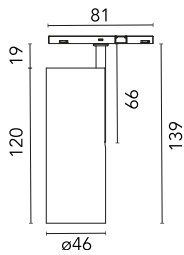

Main specifications

Number of heads	1	Net lumen (lm)	489
Lamp category	LED	Mountings	Track
Power (W)	10.5W	Environment	Indoor dry location
CCT (K)	3000K		
CRI	90		

Optical

Lighting type	Direct
LED type	Power LED
Light distribution	Symmetric
Optical type	Medium
Beam angle (°)	19
Beam angle C90-270 (°)	19

Beam Angle:	19°		
h(m)	E(lx)	D(m)	
1	2208	0.34	
2	552	0.67	
3	245	1.01	
4	138	1.34	
5	88	1.68	

Luminous flux luminaire
489 lm

Electrical

Voltage (V)	24	Insulation class	III
Dimmable	Yes		
Driver	Remote excluded		
Driver type	Dimmable		
Emergency	Casambi		
	Without		

Physical

Color	Black	Spot diameter (mm)	46
Orientation	Adjustable	Length (mm)	46
Weight (kg)	0.06		
Tilt (°)	90		
Rotation (°)	360		

Note

Accessories included (honeycomb and screening crosspiece). The control system with the Casambi version of light fixtures is directly and individually regulated wirelessly using the application FLOS Control® powered by Casambi. Other types of regulation are broadcast (all lights are regulated at the same time)